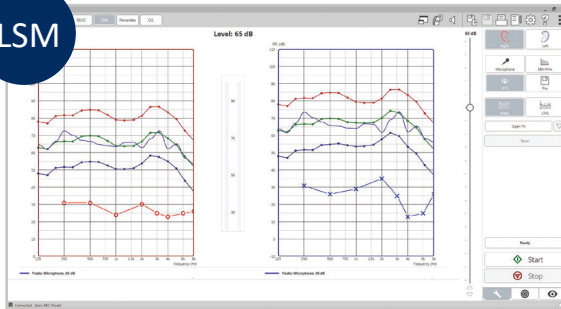

REAL EAR MEASUREMENTS

IEC/ANSI standard REM functions are provided for: REUR, REUG, REIG, REAG, REAR, REOR, REOG and RECD.

HEARING INSTRUMENT TESTING

The IEC/ANSI standard tests are available in an automatic sequence or for select measurements.

LSM

LIVE SPEECH MAPPING

Live Speech Mapping (LSM) a quick and successful approach to hearing instrument fitting.

IMP

TYMPANOMETRY

This function provides clear graphic and numeric displays of tympanogram and acoustic reflex data.