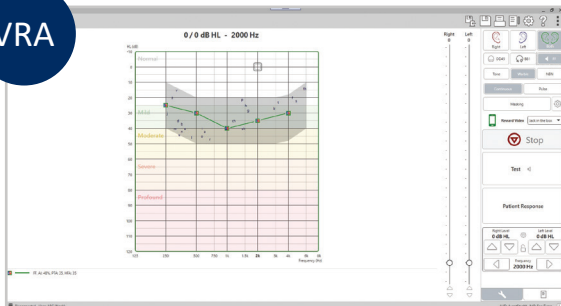

LSM

LIVE SPEECH MAPPING

Live Speech Mapping (LSM) a quick and successful approach to hearing instrument fitting.

IMP

TYMPANOMETRY

This function provides clear graphic and numeric displays of tympanogram and acoustic reflex data.

HLS
MHA

HLS/MHA

Easily simulate hearing loss and hearing instruments for patients.

VO

VIDEO OTOSCOPE

Capture, view and store digital images. Retrieve results easily for follow-up visits.

VRA

ivRA

A new form of visual reinforcement audiometry. A2D+ Audiometer, ARC and AWRC compatible.

STUDIO

Software

The MedRx Studio Software is easy to use and equips you with excellent counseling tools.

MedRx[®]

Good Things Come In Small Packages