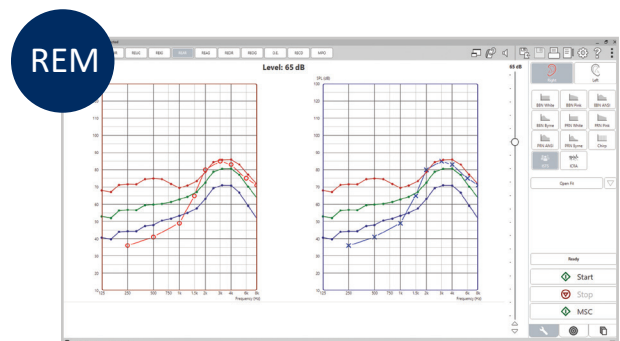

REAL EAR MEASUREMENTS

IEC/ANSI standard REM functions are provided for: REUR, REUG, REIG, REAG, REAR, REOR, REOG and RECD.