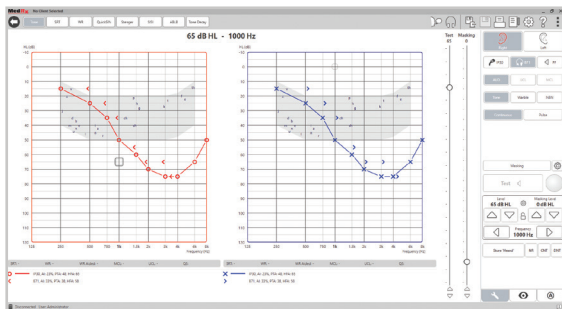

MedRx®

www.medrx-diagnostics.com