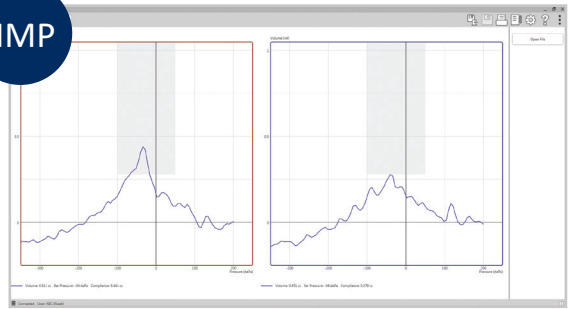

REAL EAR MEASUREMENTS

IEC/ANSI standard REM functions are provided for: REUR, REUG, REIG, REAG, REAR, REOR, REOG and RECD.

HEARING INSTRUMENT TESTING

The IEC/ANSI standard tests are available in an automatic sequence or for select measurements.

LSM

LIVE SPEECH MAPPING

Live Speech Mapping (LSM) a quick and successful approach to hearing instrument fitting.

IMP

TYMPANOMETRY

This function provides clear graphic and numeric displays of tympanogram and acoustic reflex data.