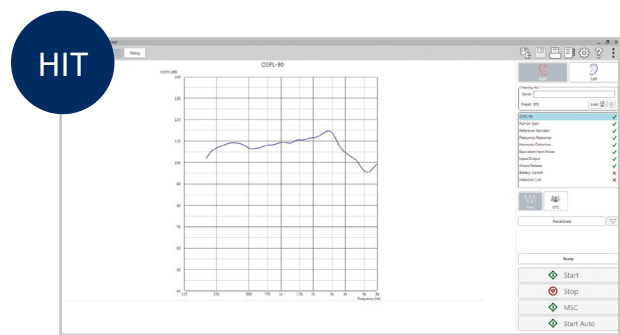

This clean, modern
design is easy to use and
functions as your complete
Audiological suite.

DUAL CHANNEL AUDIOMETRY

Perform air conduction, bone conduction, masking and speech testing using the mouse and/or keyboard with ease.

REAL EAR MEASUREMENTS

IEC/ANSI standard REM functions are provided for: REUR, REUG, REIG, REAG, REAR, REOR, REOG and RECD.

HEARING INSTRUMENT TESTING

The IEC/ANSI standard tests are available in an automatic sequence or for select measurements.

LSM

LIVE SPEECH MAPPING

Live Speech Mapping (LSM) a quick and successful approach to hearing instrument fitting.

IMP

TYMPANOMETRY

This function provides clear graphic and numeric displays of tympanogram and acoustic reflex data.