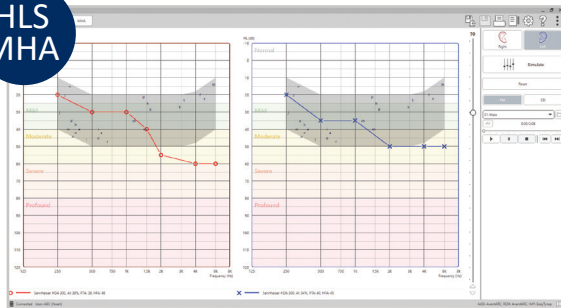

LSM

LIVE SPEECH MAPPING

Live Speech Mapping (LSM) a quick and successful approach to hearing instrument fitting.

IMP

TYMPANOMETRY

This function provides clear graphic and numeric displays of tympanogram and acoustic reflex data.

HLS
MHA

HLS/MHA

Easily simulate hearing loss and hearing instruments for patients.

VO

VIDEO OTOSCOPE

Capture, view and store digital images. Retrieve results easily for follow-up visits.

VRA

ivRA