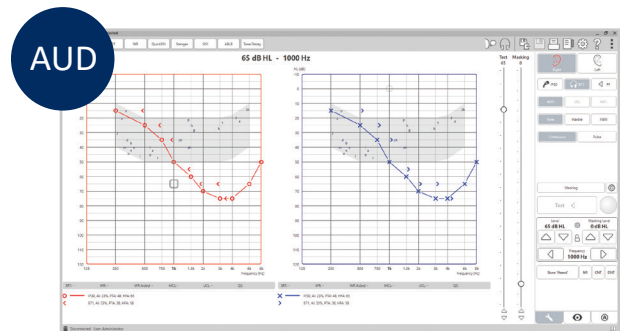

The New MedRx Studio Software

8 user-friendly modules

Incorporate the New
MedRx Studio Software
into your daily practice to
deliver quality professional
hearing healthcare.

This clean, modern
design is easy to use and
functions as your complete
Audiological suite.

DUAL CHANNEL AUDIOMETRY

Perform air conduction, bone conduction, masking and speech testing using the mouse and/or keyboard with ease.