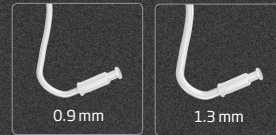

Models

miniRITE miniRITE T miniRITE R BTE PP Xceed UP & SP Oticon CROS

miniFit receivers and Power Receiver Molds

Select between three receivers with different output performance, with lengths 0-5 for non power speakers and 1-5 for power. The 105 receiver requires a custom Power Receiver Mold.

Cordea miniFit*

*Not for SP/UP models

Earpieces

miniFit earpieces include standard domes, MicroMold, and LiteTip. Custom earpieces are available in acrylic, soft silicone or VarioTherm® material.

All style colors