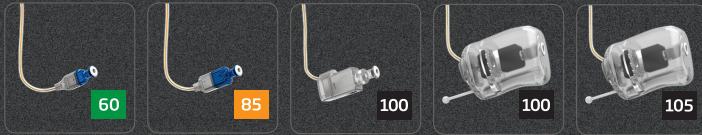

All miniRITE and BTE styles offer patients a discreet hearing aid with a wealth of new features and functionality, including 2.4 GHz wireless technology and Made for iPhone® functionality.

The rechargeable miniRITE R is powered by state-of-the-art lithium-ion battery technology for a full day's charge, providing ease of use with fast charging times.

Models

miniRITE miniRITE T miniRITE R BTE PP Xceed UP & SP Oticon CROS

miniFit receivers and Power Receiver Molds

Select between three receivers with different output performance, with lengths 0-5 for non power speakers and 1-5 for power. The 105 receiver requires a custom Power Receiver Mold.