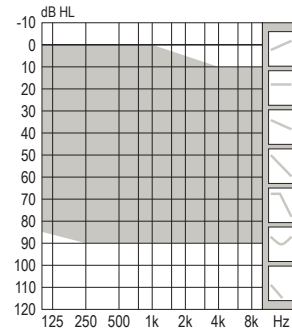

Oticon Own SI 1

90