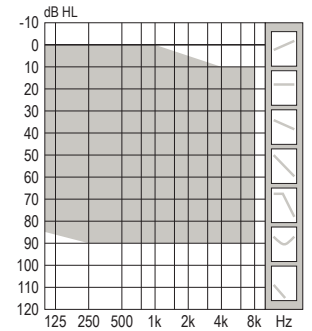

Oticon Own SI 1

75

90

Oticon Own SI 2 | 3 | 4

75

90

C0001
Beige

C0002
Light Brown

C0003
Medium Brown

C0004
Dark Brown

C0005
Black

Transparent

Transparent
Blue

Transparent
Red

Style	Battery size	Fitting level	NMFI (Binaural Coordination Only)	Microphones	Push button	IP68 - Water and dust resistant (Hardware certification)
 IIC	10	75 90		1		✓
 CIC	10	75 90	o	1	o	✓