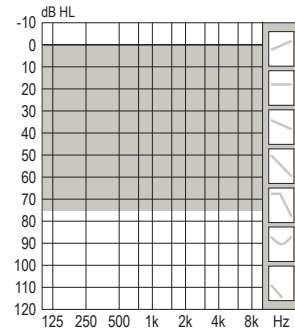

Oticon Own SI 1

75