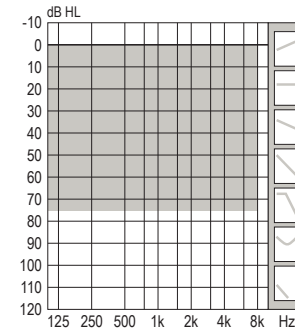

Oticon Own SI 1

75

90

Oticon Own SI 2 | 3 | 4

75

90

C0001
Beige

C0002
Light Brown

C0003
Medium Brown

C0004
Dark Brown

C0005
Black

Transparent

Transparent
Blue

Transparent
Red

Style	Battery size	Fitting level	NMFI (Binaural Coordination Only)	Microphones	Push button	IP68 - Water and dust resistant (Hardware certification)
 IIC	10	75 90		1		✓
 CIC	10	75 90	o	1	o	✓