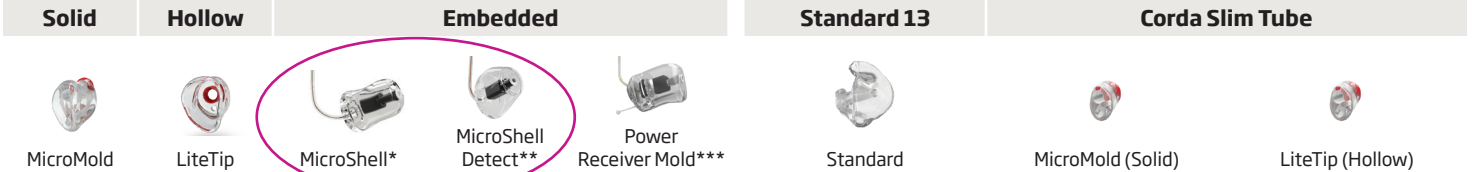

RITE molds

BTE Molds

Now available with
Extended Receiver Tubes!

*Compatible with miniFit receivers 60 and 85.

**Oticon Intent only. Compatible with Oticon Intent miniFit Detect receivers 60, 85, 100 and 105.

***Not available for Oticon Intent.