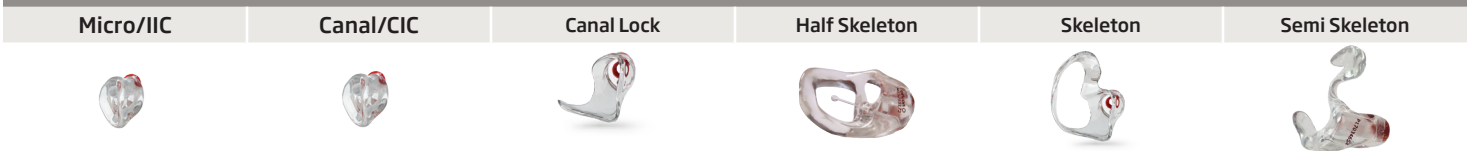

Standard Earmold Styles*

*Reference pages 38-39 of pocket guide for more information on these earmold styles.