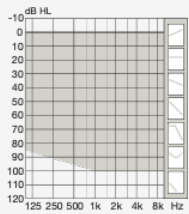

## Intent Fitting Ranges

60

- OpenBass dome
- Mold, Bass & Power dome

85

100

- MicroShell Detect 100, Bass & Power dome

105

- MicroShell Detect 105