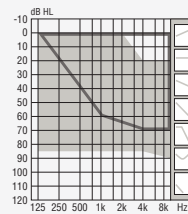

RITE Styles

Oticon Intent 1 miniRITE R (lithium-ion)

- Always-on DNN 2.0
- 4D Sensor technology
- Bluetooth® LE Audio
- SuddenSound Stabilizer

Oticon Real 1 miniRITE R (lithium-ion)

- Always-on DNN
- SuddenSound Stabilizer
- Toggle Button

Oticon Play PX 1 miniRITE R (lithium-ion)

Oticon Opn S 1 miniRITE R (lithium-ion)

Meets SCIF requirements

Oticon Real 1 miniRITE T (312 zinc-air)

- Always-on DNN
- SuddenSound Stabilizer
- Toggle Button

60 85 100 105

60 85 100 105

60 85 100 105

60 85 100 105

Oticon Real 1 miniBTE R (lithium-ion)

- Always-on DNN
- SuddenSound Stabilizer
- BTE or Corda tubing

Oticon Real 1 miniBTE T (312 zinc-air)

- Always-on DNN
- SuddenSound Stabilizer
- BTE or Corda tubing

Opn S 1 BTE Plus Power 13

Meets SCIF requirements

Xceed 1 BTE Super Power 13

Meets SCIF requirements

Xceed 1 BTE Ultra Power 675

Meets SCIF requirements

85

85

105

110

120

Intent Fitting Ranges

60

- OpenBass dome
- Mold, Bass & Power dome

85

100

- MicroShell Detect 100, Bass & Power dome

105

- MicroShell Detect 105

RITE Fitting Ranges

60

- Open Bass/Open dome
- Mold, Bass & Power dome

85

100

- Bass, Power dome & Power Receiver Mold

105

- Power Receiver Mold

BTE Fitting Ranges

85

- Corda miniFit standard thin tube

105

- Corda miniFit Power thin tube

110

- Hook

120

Oticon RITE and BTE Colors

C044

Silver

C092

Steel Grey

C091

Silver Grey

C090

Chroma Beige

C116**

Honey Beige

C094

Terracotta

C093

Chestnut Brown

C063

Diamond Black

C079

Hear Pink*

C115**

Sky Blue

C114†

Olive Green

Oticon Play PX Colors Only

C048

Emerald Green

C058

Aquamarine

C047

Cool Blue

C045

Purple

C046

Red

C057

Power Pink

C079

Baby Pink

*Only available for Oticon Real and CROS PX.

**Only available for Oticon Intent.

†Only available for Oticon Real miniRITE R.