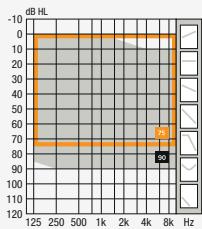

Custom Fitting Ranges

IIC   CIC   ITC   ITE HS   ITE FS