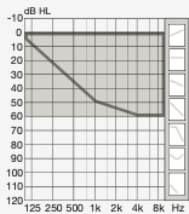

Intent Fitting Ranges

60

- OpenBass dome
- Mold, Bass & Power dome