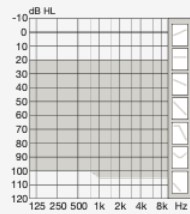

## Intent Fitting Ranges

60

- OpenBass dome
- Mold, Bass & Power dome

85

100

- MicroShell Detect 100, Bass & Power dome

105

- MicroShell Detect 105