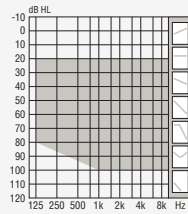

## RITE Fitting Ranges

60

- Open Bass/Open dome
- Mold, Bass & Power dome

85

100

- Bass, Power dome & Power Receiver Mold

105

- Power Receiver Mold