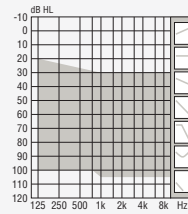

## RITE Fitting Ranges

60

- Open Bass/Open dome
- Mold, Bass & Power dome

85

100

- Bass, Power dome & Power Receiver Mold

105

- Power Receiver Mold