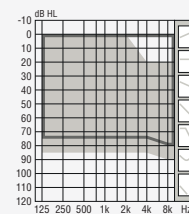

BTE Fitting Ranges

85

- Corda miniFit standard thin tube