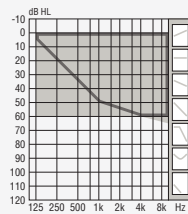

RITE Fitting Ranges

60

- Open Bass/Open dome
- Mold, Bass & Power dome