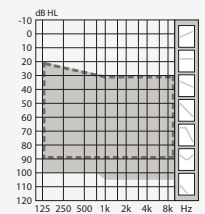

105

- Corda miniFit Power thin tube