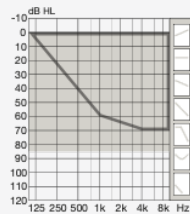

RITE Styles

Oticon Intent 1 miniRITE R (lithium-ion)

- Always-on DNN 2.0
- 4D Sensor technology
- Bluetooth® LE Audio
- SuddenSound Stabilizer

Oticon Real 1 miniRITE R (lithium-ion)

- Always-on DNN
- SuddenSound Stabilizer
- Toggle Button

Oticon Play PX 1 miniRITE R (lithium-ion)

Oticon Opn S 1 miniRITE R (lithium-ion)

Meets SCIF requirements

Oticon Real 1 miniRITE T (312 zinc-air)

- Always-on DNN
- SuddenSound Stabilizer
- Toggle Button

60 85 100 105

60 85 100 105

60 85 100 105

60 85 100 105

Oticon Real 1 miniBTE R (lithium-ion)

- Always-on DNN
- SuddenSound Stabilizer
- BTE or Corda tubing

Oticon Real 1 miniBTE T (312 zinc-air)

- Always-on DNN
- SuddenSound Stabilizer
- BTE or Corda tubing

Opn S 1 BTE Plus Power 13

Meets SCIF requirements

Xceed 1 BTE Super Power 13

Meets SCIF requirements

Xceed 1 BTE Ultra Power 675

Meets SCIF requirements

85

85

105

110

120

Intent Fitting Ranges

60

- OpenBass dome
- Mold, Bass & Power dome

85

100

- MicroShell Detect 100, Bass & Power dome

105

- MicroShell Detect 105

RITE Fitting Ranges

60

- Open Bass/Open dome
- Mold, Bass & Power dome

85

100

- Bass, Power dome & Power Receiver Mold

105

- Power Receiver Mold

BTE Fitting Ranges

85

- Corda miniFit standard thin tube

105

- Corda miniFit Power thin tube

110

- Hook

120

Oticon RITE and BTE Colors

C044

Silver

C092

Steel Grey

C091

Silver Grey

C090

Chroma Beige

C116**

Honey Beige

C094

Terracotta

C093

Chestnut Brown

C063

Diamond Black

C079

Hear Pink*

C115**

Sky Blue

C114†

Olive Green

Oticon Play PX Colors Only

C048

Emerald Green

C058

Aquamarine

C047

Cool Blue

C045

Purple

C046

Red

C057

Power Pink

C079

Baby Pink

*Only available for Oticon Real and CROS PX.

**Only available for Oticon Intent.

†Only available for Oticon Real miniRITE R.